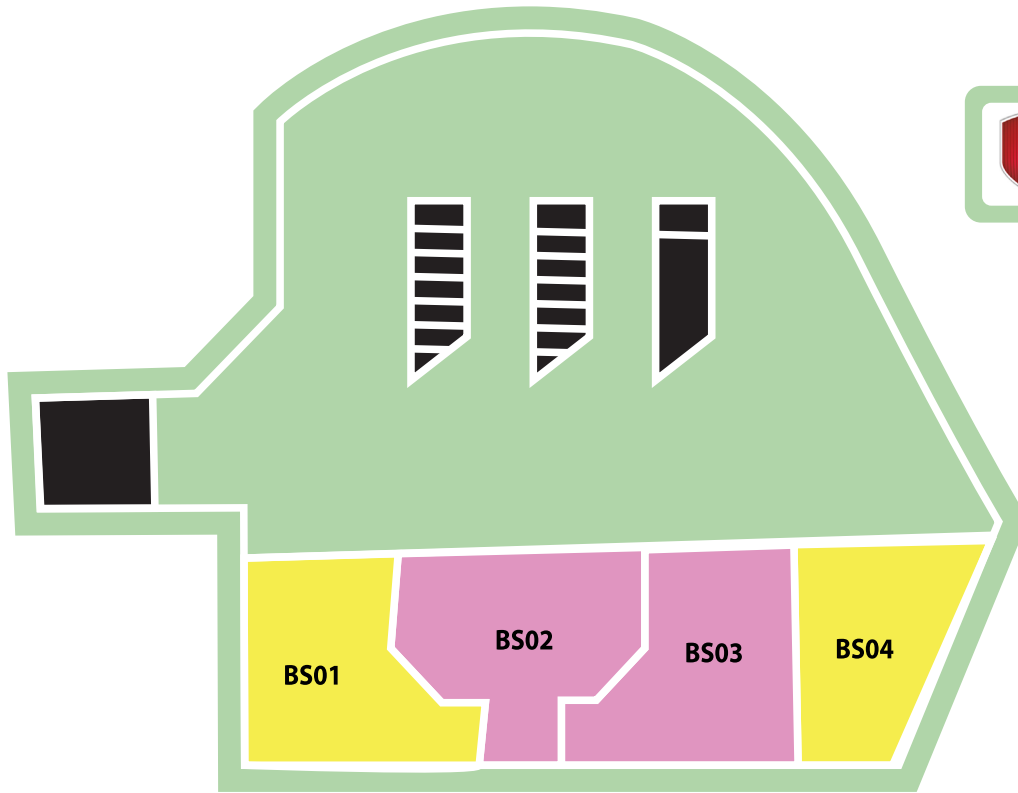

BASEMENT LEVEL

BS01. Nina's Laundry Lab
BS. Plush Carwash
BS04. Key & Shoe Cove

BS02. Cream Style Salon
BS03. Cream Style Salon

VA106 Virgin Active

LEGEND

HEALTH & BEAUTY	ANCHORS
SPECIALITY	FASHION
SERVICE	LIFESTYLE
CENTRE MANAGEMENT	FOOD
ATM/BANKS	VACANT
LIFT	TOILETS