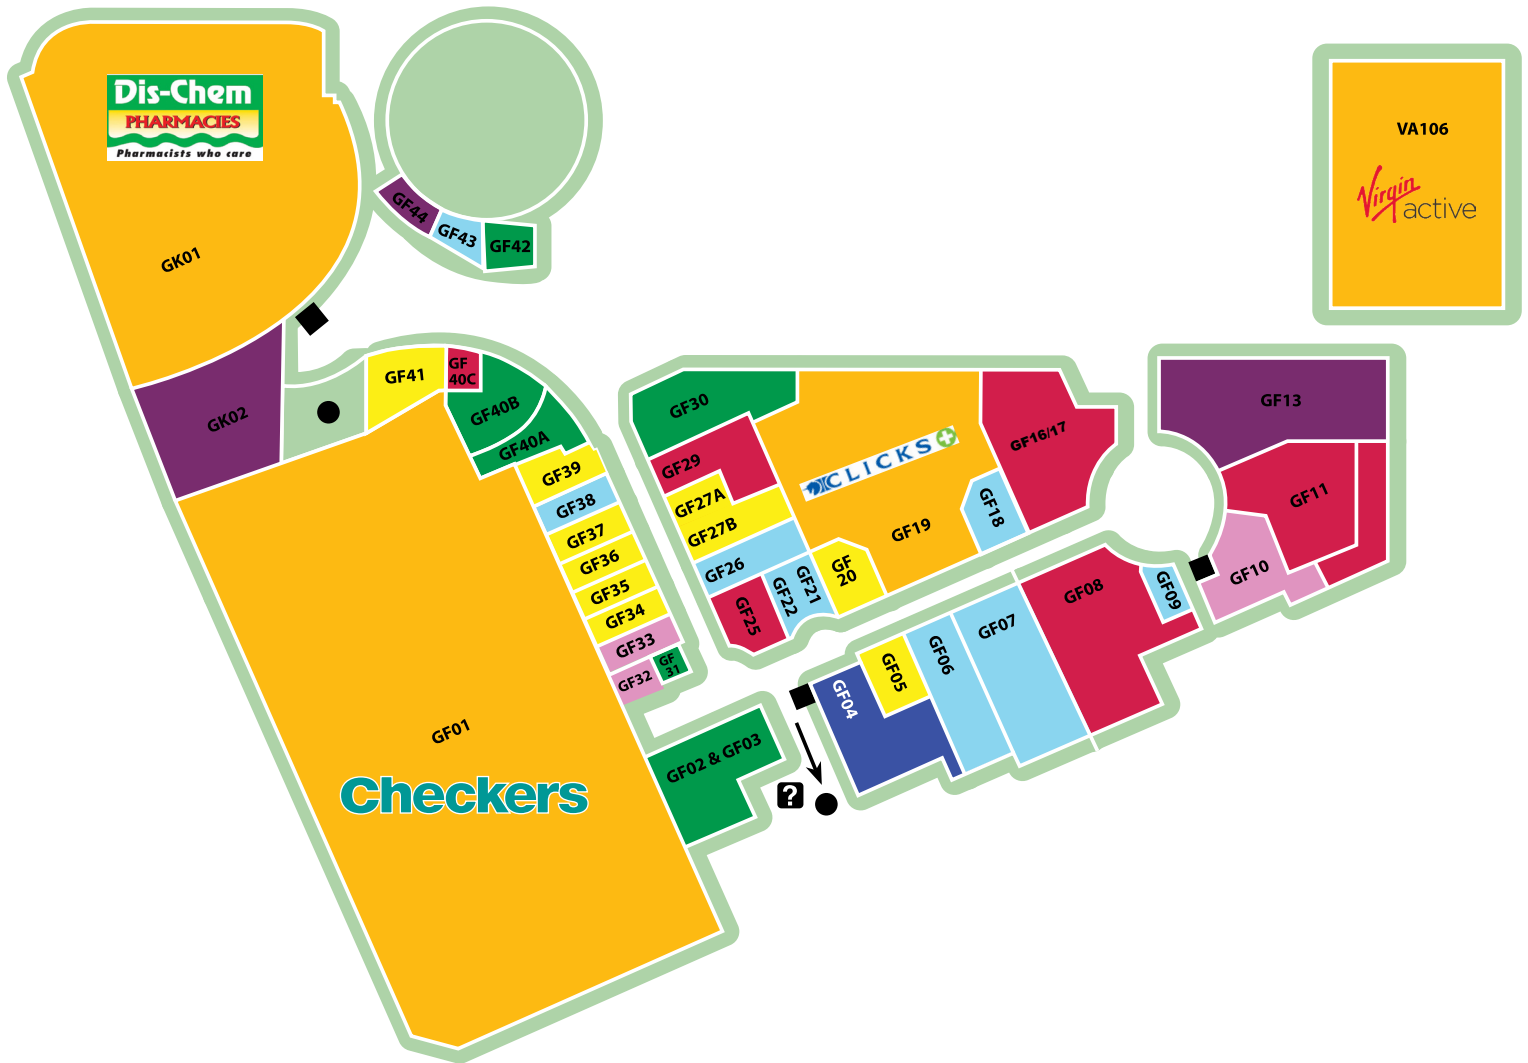

UPPER LEVEL

- | | | | |
|---------------------------------------|---|--|---|
| ■ | UF11. Cherry Design
UF12. Tekkie Town
UF13a/UF15. PNP Clothing
UF21. Old Khaki
UF23. Refinery | ■ | UF03. Wild Fig Tree
UF04. Heirlooms |
| ■ | UF02. Execuspeccs
UF09. Pentravel
UF22. Vodacom 4 U
UF08. Flight Centre | ■ | UF01. Woolworths
UF17/UF18. Baby City
UF20. Mr Price
VA106. Virgin Active
UF19. Ackermans |
| ■ | UF05. Essence Cafe
UF24. W Cellar | ■ | UF17. PEP Home
UK06/UK07. Cielo |
| ■ | UF16. Standard Bank | | |

LEGEND

■ HEALTH & BEAUTY	■ ANCHORS
■ SPECIALITY	■ FASHION
■ SERVICE	■ LIFESTYLE
? CENTRE MANAGEMENT	■ FOOD
■ ATM/BANKS	■ VACANT
 LIFT	 TOILETS

GROUND LEVEL

- | | | | | | |
|---|---|--|---|---------------------------------------|---|
| ■ | GF2/3. Checkers Liquor
GF30. Wimpy
GF31. Billie Boys
GF40A. Mugg & Bean Express
GF40B. Kauai
GF42. Saffron Spice Box | ■ | GF06. Crazy Store
GF38. Toy Factory Shop
GF07. Bargain Books
GF18. Celebrate with Kerby's
GF21/22. Verimark
GF26. Absolute Pets
GF43. Hillcrest Tobacconist
GF09. Downtown Vapoury | ■ | GK02. Capitec Bank
GF13. Nedbank
GF44. Std ATM
FNB ATM
ABSA ATM
NedBank ATM |
| ■ | GF11. Footgear
GF25. Senqu
GF29. Starla Fashions
GF40C. Sole Base
GF 16/17. Markham
GF08. PEP | ■ | GF10. Edgars Beauty
GF33. Health 4 All
GF32. Arthur Ford | ■ | GF05. Telkom
GF20. Remax
GF27B. Cell C
GF34. PEP Cell
GF35. Ackermans Connect
GF36. Blue Berry
GF39. 3@1
GF37. Smock & Stich
GF27A. Neovision
GF41. Wakefields |
| ■ | GF04. Sheet Street | ■ | GF01. Checkers
GK01. Dis-Chem
VA106. Virgin Active
GF19. Clicks | | |

BASEMENT LEVEL

BS01. Nina's Laundry Lab
 BS. Plush Carwash
 BS04. Key & Shoe Cove

BS02. Cream Style Salon
 BS03. Cream Style Salon

VA106 Virgin Active

LEGEND

 HEALTH & BEAUTY	 ANCHORS
 SPECIALITY	 FASHION
 SERVICE	 LIFESTYLE
 CENTRE MANAGEMENT	 FOOD
 ATM/BANKS	 VACANT
 LIFT	 TOILETS